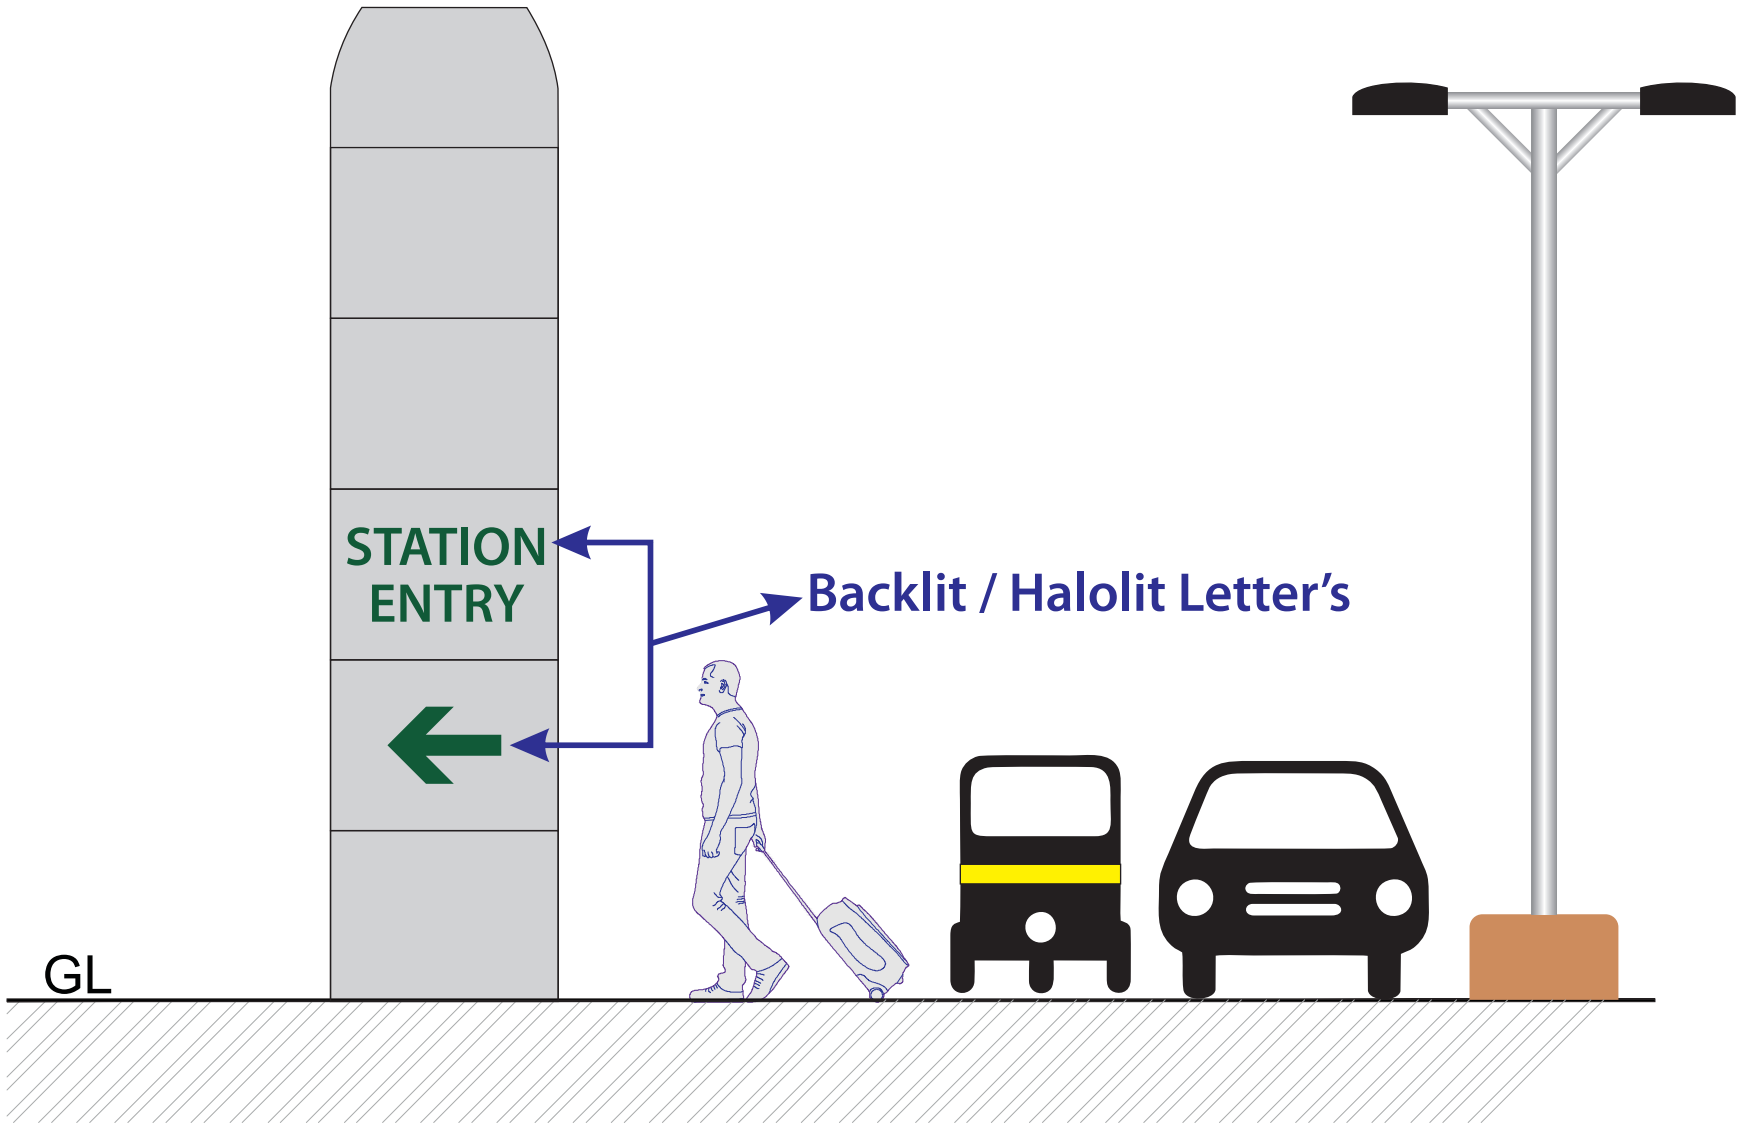

NEW DELHI  
RAILWAY STATION PAHARGANJ

ENTRY

ऑटो/टैक्सी  
AUTO / TAXI ONLY

प्रवेश सुरक्षित  
ENTRY RESERVED

BIHAR KIN  
PAYTM

BEFORE

AFTER

प्रवेश