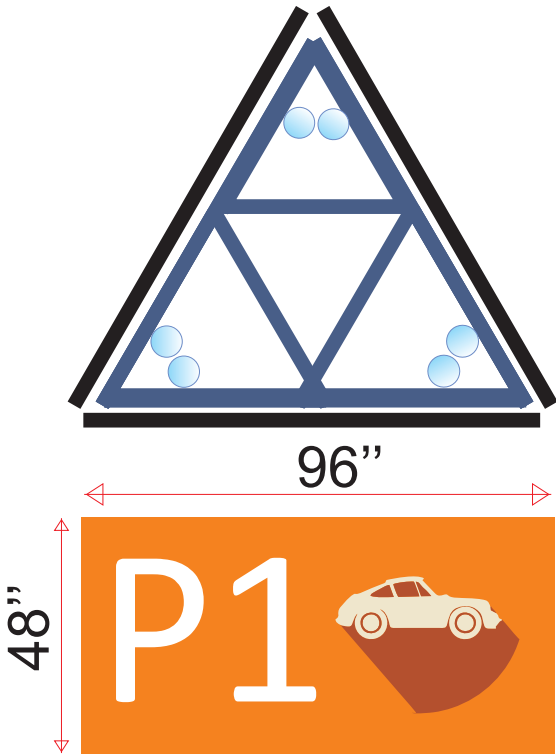

Specification Drawing

Comparative scale drawing

Type - C
Sign Pillar
for
Parking ID
at main entrance

Type - C
Sign Pillar
for
Parking direction - P1
at main entry

Type - B
Sign pillar for
Entry to
Cyberhub