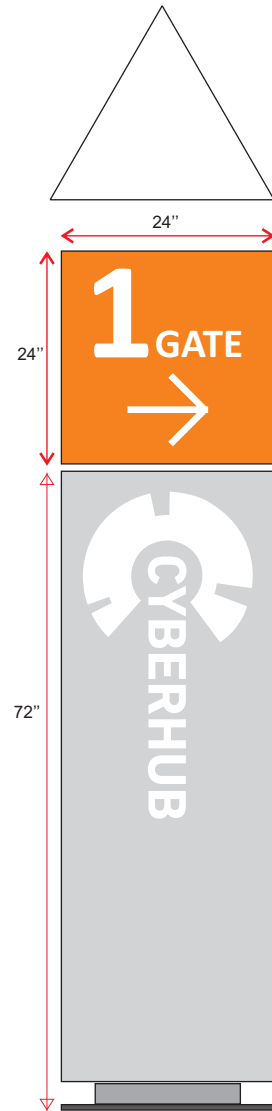

Specification Drawing

Comparative scale drawing

Type - C
Sign Pillar
for
Parking ID
at main entrance

Type - C
Sign Pillar
for
Parking direction - P1
at main entry

Type - B
Sign pillar for
Entry to
Cyberhub