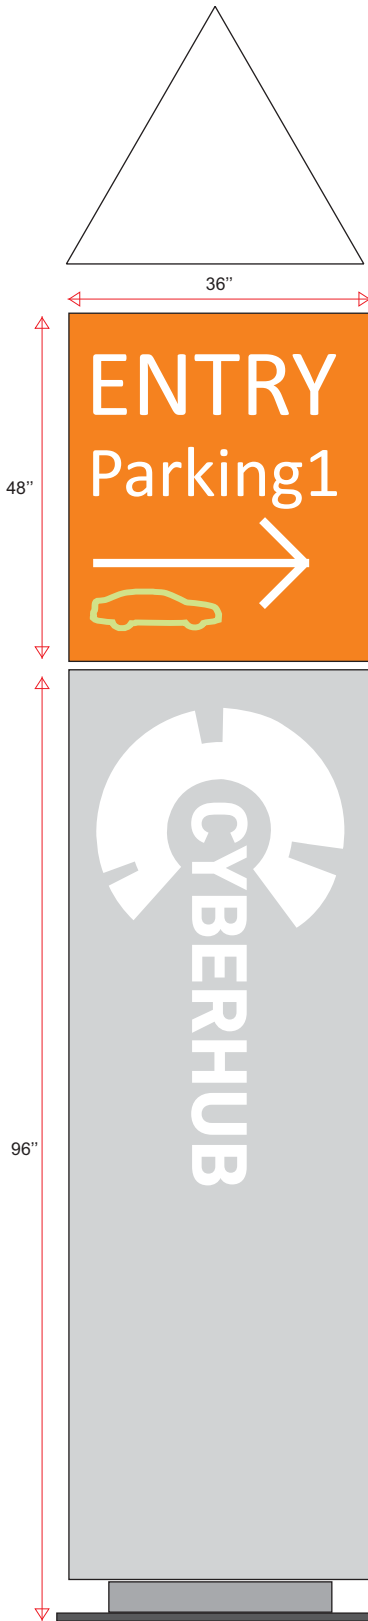

Specification Drawing

Comparative scale drawing

Type - C
Sign Pillar
for
Parking ID
at main entrance

Type - C
Sign Pillar
for
Parking direction - P1
at main entry

Type - B
Sign pillar for
Entry to
Cyberhub